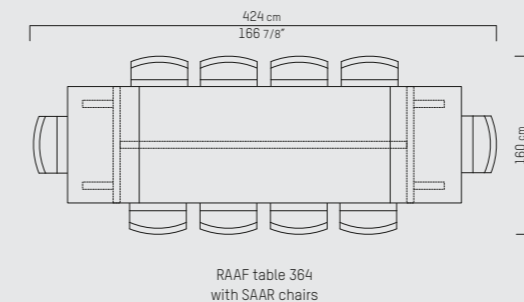

PIETBOON

RAAF
DINING TABLE

SPECIFICATION
SPECIFICATIE
SPEZIFIKATION

ENGLISH

Colors	Black (BL), Dark brown (WE), Taupe (TP), Grey (GR), Grey brown (GB), Natural (BG), Dust grey (DG), Smoke grey (SG), White (WH), Opaque white (OW).	
Material	Varnished oak veneer (1,5 mm) on honeycomb and light weight MDF structure with solid end grain.	
Weight / CBM	224x100 cm	153 kg / 1,0 m ³
	294x100 cm	187 kg / 1,3 m ³
	364x100 cm	221 kg / 1,6 m ³