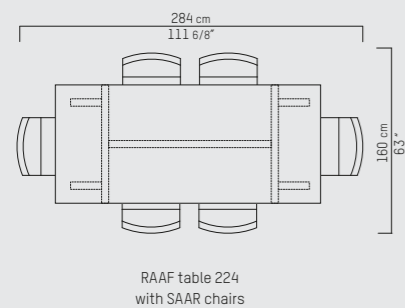

PIETBOON

RAAF
DINING TABLE

SPECIFICATION
SPECIFICATIE
SPEZIFIKATION

ENGLISH

Colors	Black (BL), Dark brown (WE), Taupe (TP), Grey (GR), Grey brown (GB), Natural (BG), Dust grey (DG), Smoke grey (SG), White (WH), Opaque white (OW).	
Material	Varnished oak veneer (1,5 mm) on honeycomb and light weight MDF structure with solid end grain.	
Weight / CBM	224x100 cm	153 kg / 1,0 m ³
	294x100 cm	187 kg / 1,3 m ³
	364x100 cm	221 kg / 1,6 m ³