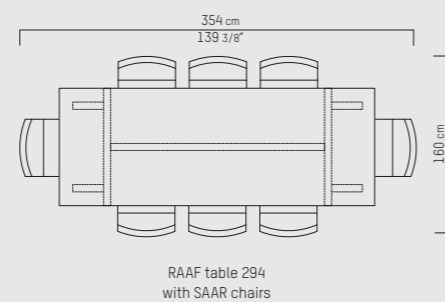

PIETBOON

RAAF
DINING TABLE

SPECIFICATION
SPECIFICATIE
SPEZIFIKATION

ENGLISH

Colors	Black (BL), Dark brown (WE), Taupe (TP), Grey (GR), Grey brown (GB), Natural (BG), Dust grey (DG), Smoke grey (SG), White (WH), Opaque white (OW).	
Material	Varnished oak veneer (1,5 mm) on honeycomb and light weight MDF structure with solid end grain.	
Weight / CBM	224x100 cm	153 kg / 1,0 m ³
	294x100 cm	187 kg / 1,3 m ³
	364x100 cm	221 kg / 1,6 m ³